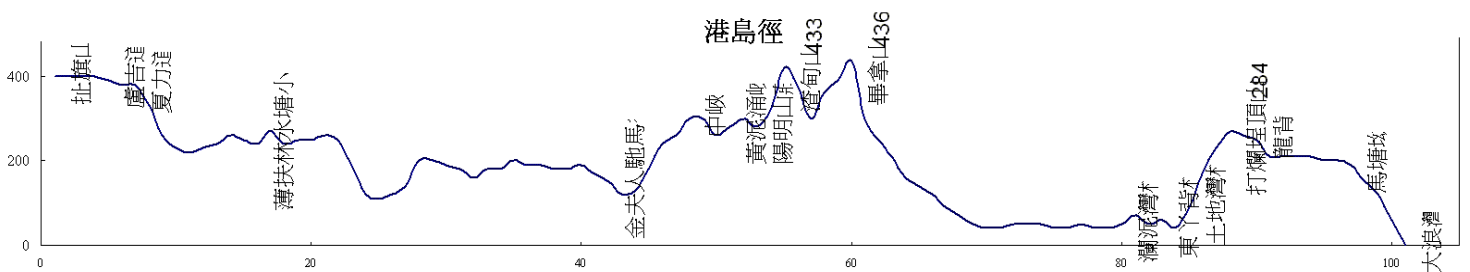

港島童軍毅行 路線指示卡 ISTW Your Guider

以下號碼是你剛剛經過或正處身的標距柱號碼。

The following numbers are the distance post numbers where you have just passed or you are at the scene shows in the picture.

H090 轉左上樓梯往龍脊 Turn left and go up to Dragon's Back	H086 選左邊往石澳道 Take left to Shek O Road	H066 選右邊往大潭副水塘 Take right to Tai Tam Reservoir
H066 選左邊往大潭副水塘 Take left to Tai Tam Reservoir	H065/4 轉左 Turn left	H064 選右邊 Take right
		為環保，救地球。此 咁可循環再用，請勿 隨處棄置。 You can help to save our planet! Please reuse this card.
H064 選左邊往大風坳 Take left to Quarry Gap	H058 選左邊往黃泥涌峽 Take left to Wong Nai Chung Road	

此指示卡只作參考。若因使用此卡而影響成績，大會無須負責。

This route hints card is used for reference only. If your record is affected due to the use of this card, the organizer should bear with no responsibility.